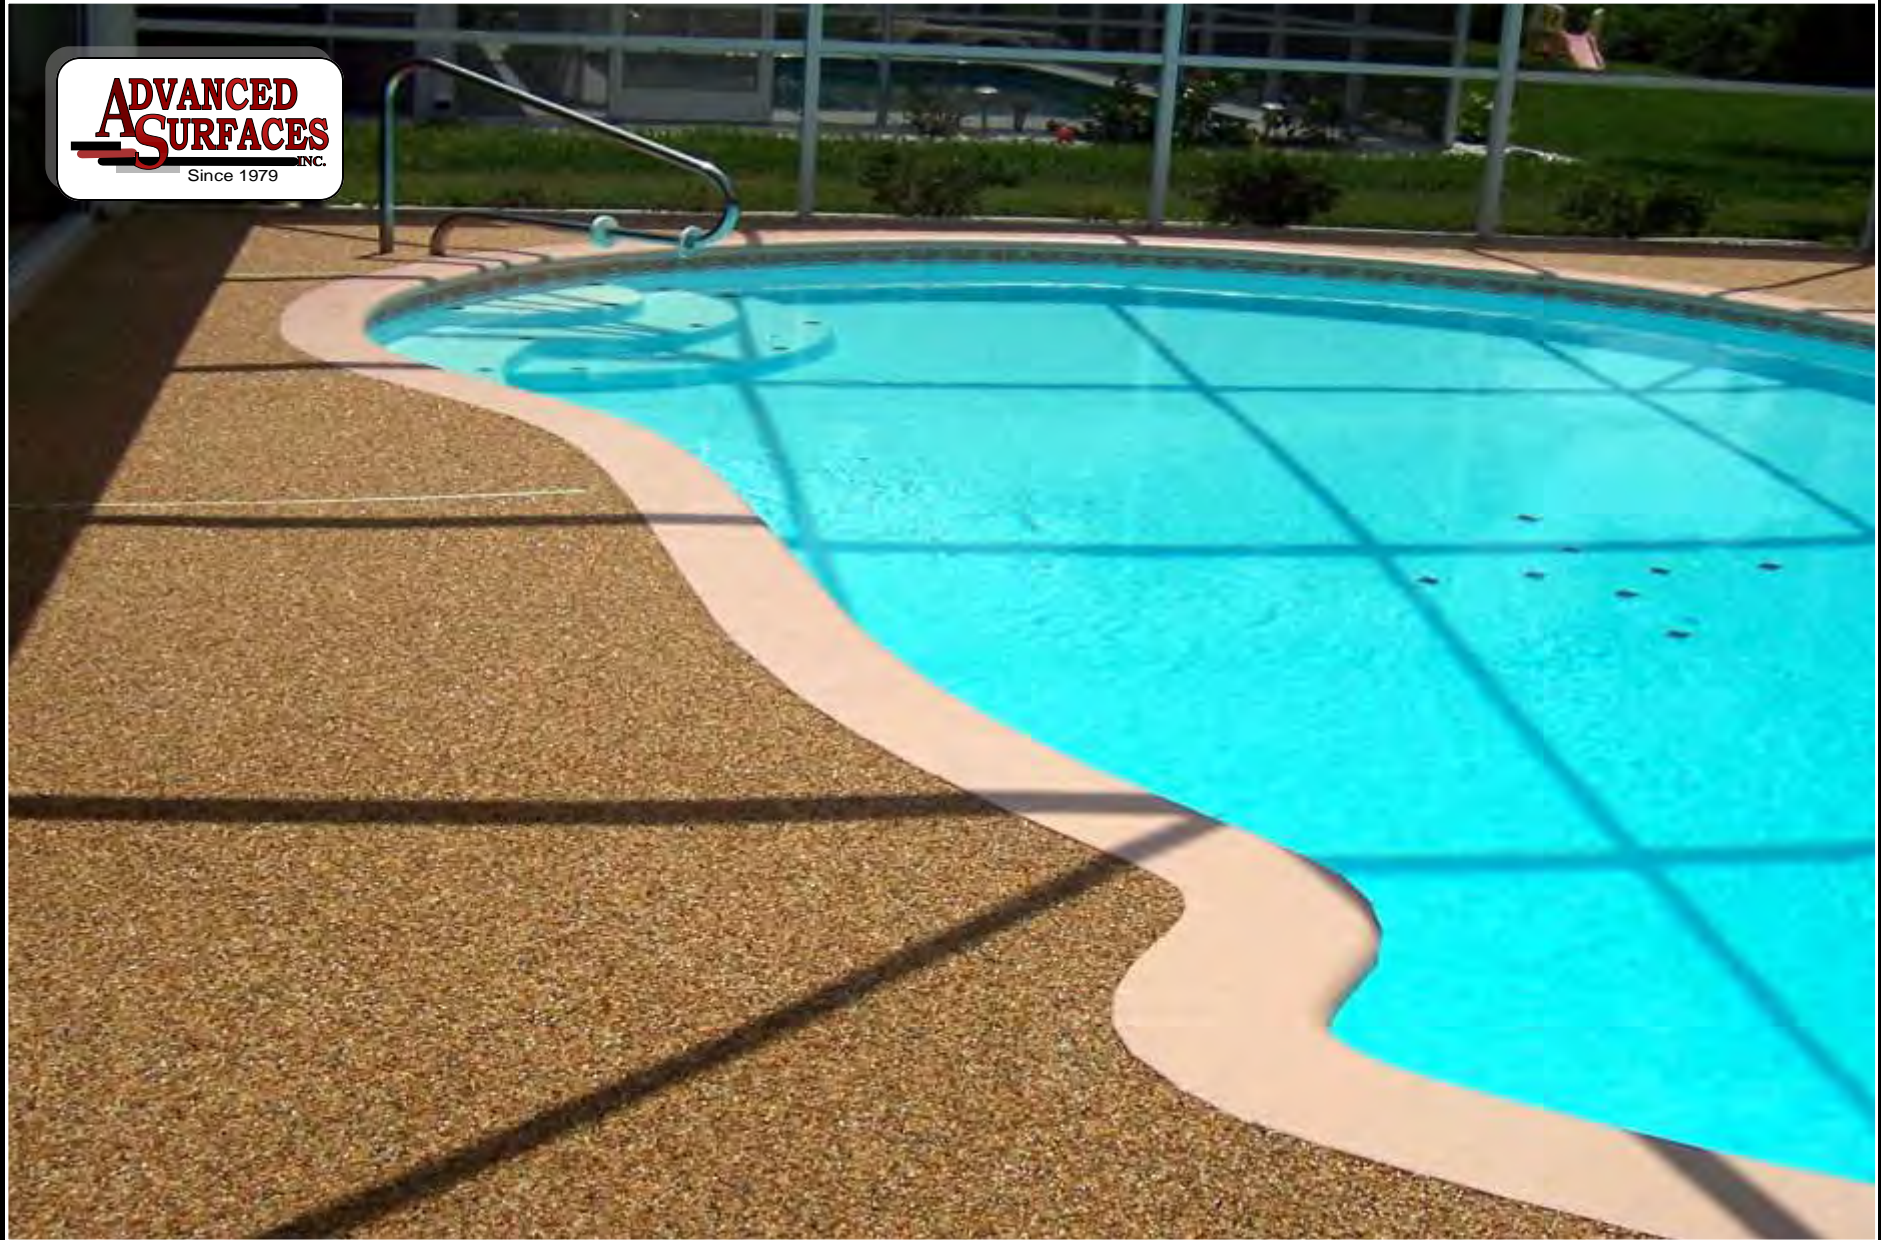

Epoxy Natural Stone/Chattahoochee Stone

Also called River Rock, Pebble Stone, Pebble Rock