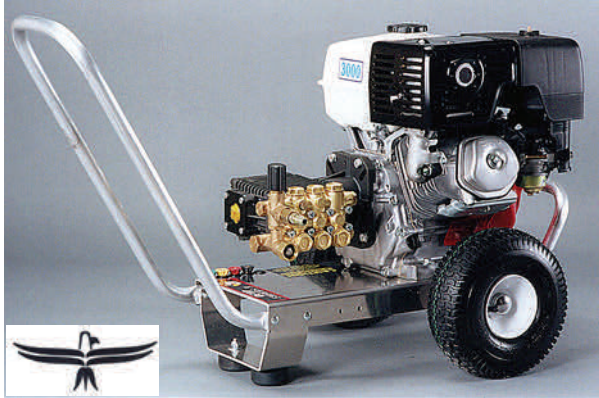

PRESSURE WASHERS AND ACCESSORIES

BLACKHAWK Pro Series Pressure Washer

E 3032 HA

Item: #109115

$1,295

EXTRAS:

	ITEM #:	PRICE:
Pressure hose 50' long (black hose)	#109160	$69.95 ea.
Pressure hose 50' long (non marking)	#109161	$89.95 ea.
Pressure cleaner pump oil	#109159	$ 8.69 ea.

- 9 HP Honda engine with low oil shut down.
- Direct drive—AR pump
- 3200 PSI max discharge pressure at 3400 RPM.
- Volume: 3 gallons per minute.
- Adjustable pressure valve.
- Hand gun/wand assembly (3 feet) with quick connect.
- 4 high pressure spray nozzles: 0 - 15 - 25 - 40°
- 1 chemical nozzle—downstream chemical injector.
- 4000 PSI black pressure hose—50 feet long.
- 5 year warranty on pump.
- 2 year warranty on engine.
- 90 day warranty on hoses, wand, etc.